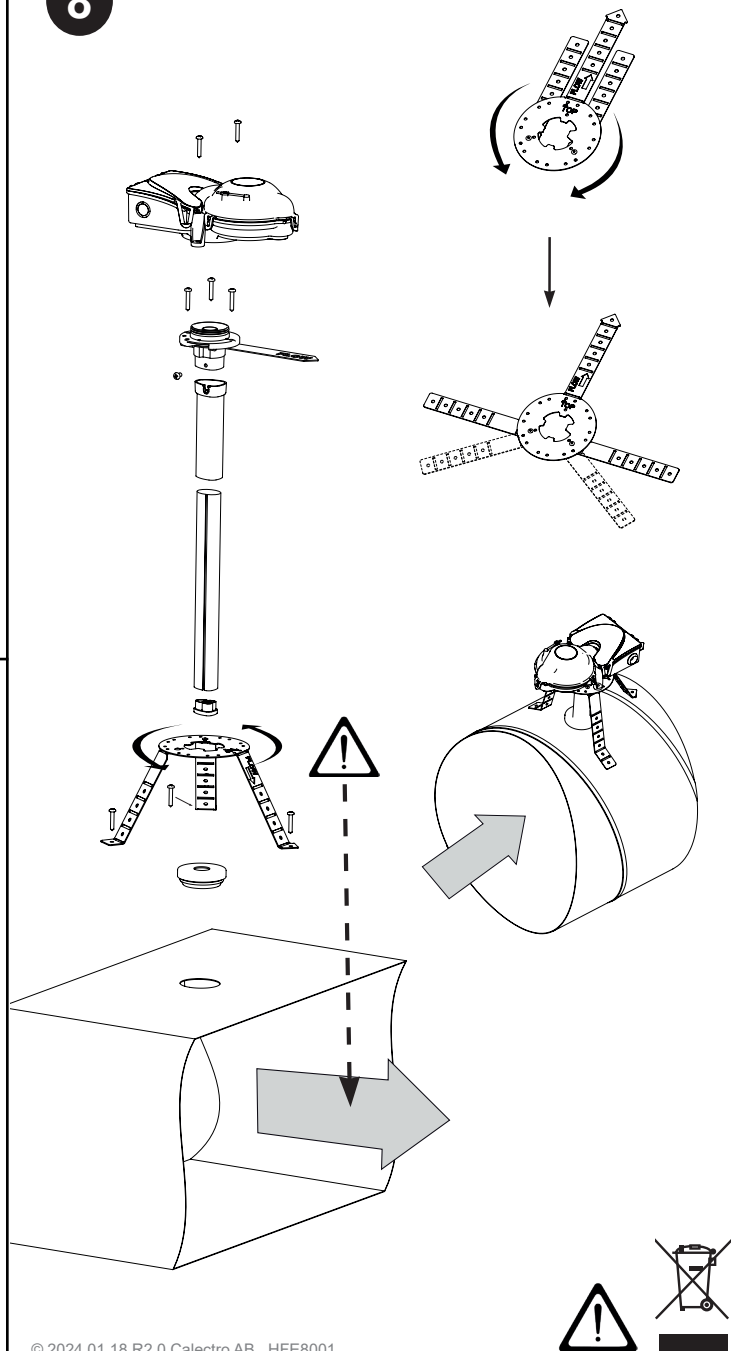

8

© 2024.01.18 R2.0 Calectro AB HFE8001

Calectro AB
+46 31-69 53 00

info@calectro.se
www.calectro.se

Quick guide UG8 with aluminium sampling tube

UNIGUARD 8

IP65
-10...+50 °C

95% RH

x5

UG-MB-8