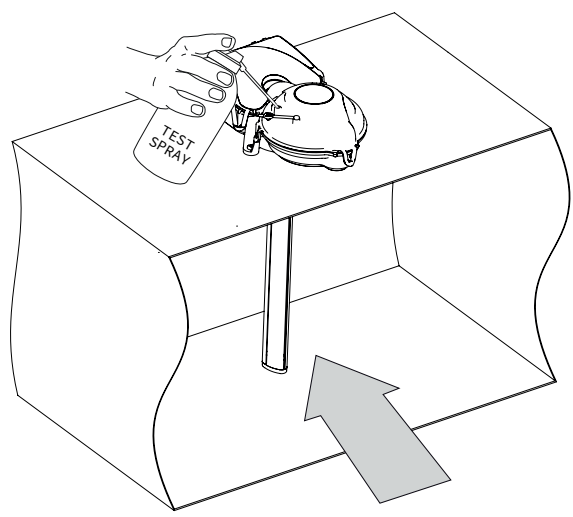

6

7

8

© 2024.01.18 R2.0 Calectro AB HFE8001

Calectro AB  
+46 31-69 53 00

info@calectro.se  
www.calectro.se

Quick guide UG8 with aluminium sampling tube