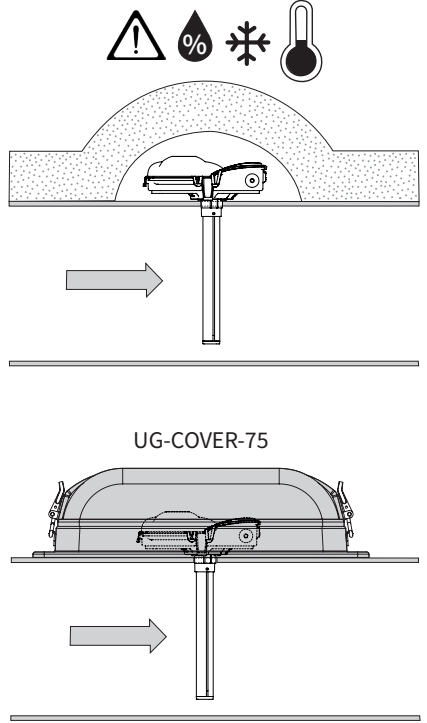

6

7

8

© 2024.01.18 R2.0 Calectro AB HFE8001

Calectro AB  
+46 31-69 53 00

info@calectro.se  
www.calectro.se

Quick guide UG8 with aluminium sampling tube